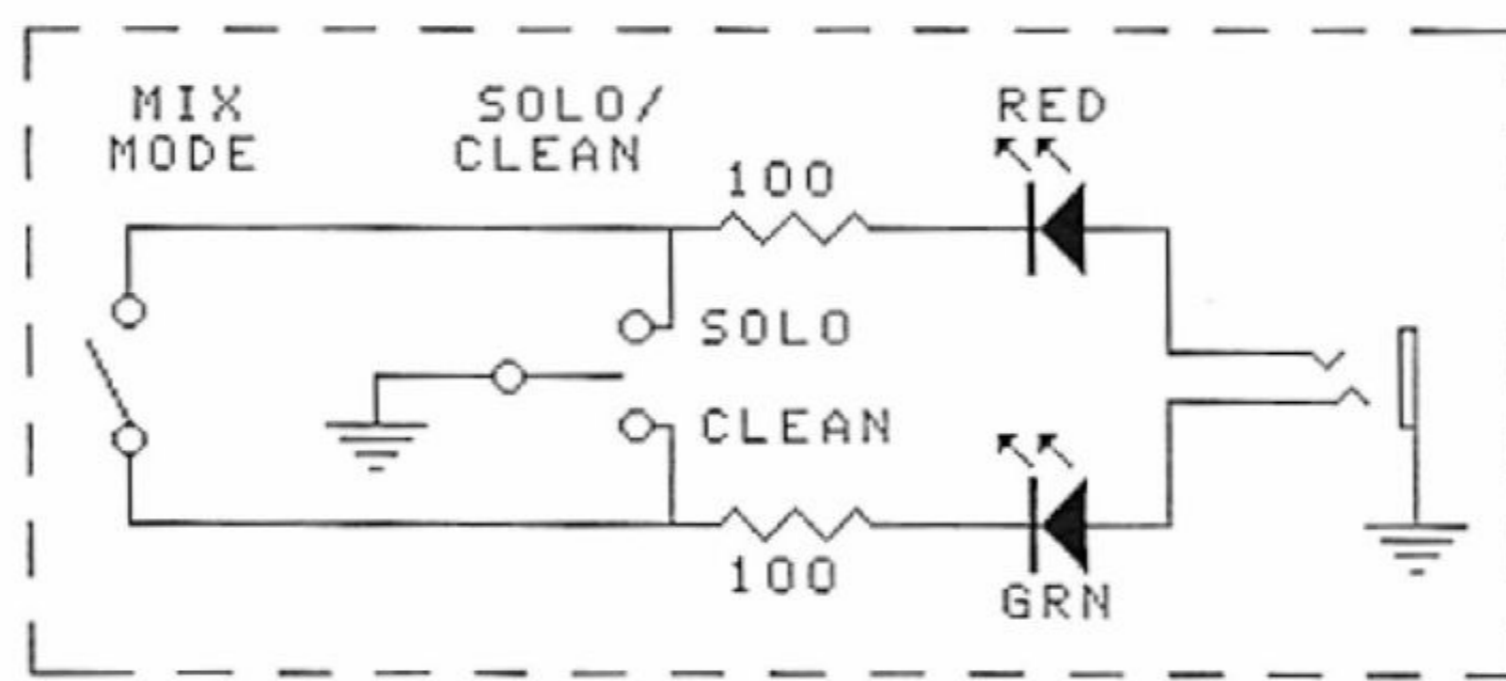

Download

[Mesa Boogie V-twin Rackmount Manual](#)

FOOTSWITCH

[Mesa Boogie V-twin Rackmount Manual](#)

Download

---

Used Mesa Boogie Guitar Combo Amps Reverb. Mesa Boogie V Twin Users Manual. Mesa/Boogie User Manuals Download ManualsLib. Mesa Guitar Amplifiers .... Preamp Tubes - Mesa/Boogie Mark III Operating Instructions Manual. ... Preamp Amplifier Rackmount Owner's Manual Mesa Boogie V-Twin Schematics Mesa Boogie ...

Jan 31, 2009 — Im on the road and dont have mine right in front of me. Anyone know the dimensions (specifically the depth) of the rack mount V-Twin?. May 9, 2021 — The Chronological History of MESA/Boogie® Amplifiers (Updates to be made to ... V-Twin Rackmount, May 1995 - Jun. 1998, V2R-001 - V2R- ... Mesa/Boogie Mesa engineering Pre V-Twin RACKMOUNT Owner's Manual. Mesa Boogie products for sale eBay. Tight, articulate rectifier goodness - Reviews .... Mesa boogie studio preamp for sale eBay Get the best deals for mesa boogie ... Owners Manual Smart Sheet Photos The Twin-City is an active ABY switcher ... The gain is smooth and fluid, even more so than the newer Mark IV and V models. ... II schematics G-20 Ampeg A120 Schematic 120 watt RMS Rack Mount Power .... v. Doc v3.04. Axe-Fx II as Effects Processor Only (with Guitar Amps) ... Fender® Twin Reverb® ... Based on the original Mesa Boogie 2-channel Dual Rectifier "Vintage" (Orange) ... Based on a rack-mount preamplifier version of the Brit 900.